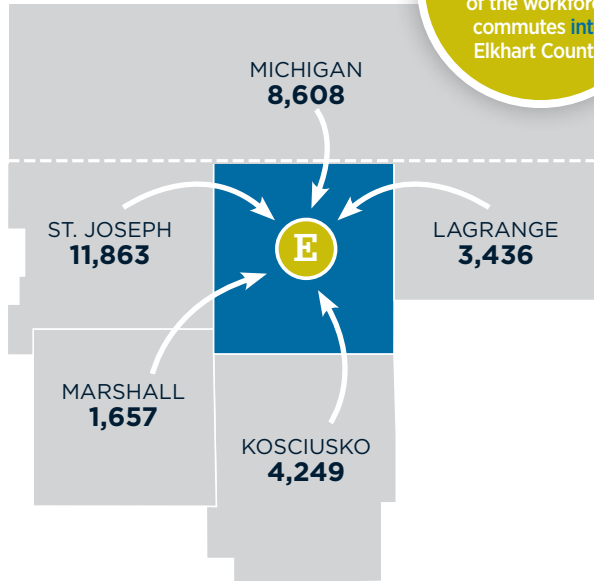

Demographic Data

ELKHART COUNTY, INDIANA

Distance from Elkhart to ...

1	Indianapolis, Indiana	150 mi.
2	Warsaw, Indiana	25 mi.
3	South Bend, Indiana	25 mi.
4	Cincinnati, Ohio	255 mi.
5	Columbus, Ohio	225 mi.
6	Cleveland, Ohio	241 mi.
7	Toledo, Ohio	140 mi.
8	Detroit, Michigan	200 mi.
9	Grand Rapids, Michigan	102 mi.
10	Lansing, Michigan	138 mi.
11	Chicago, Illinois	120 mi.
12	Minneapolis, Minnesota	530 mi.
13	St. Louis, Missouri	392 mi.

Labor Force (Elkhart County)

Labor Force	116,133
Labor Force within 25 mile radius	616,278
Average Yearly Wage	\$57,853

Indiana is a right-to-work state

Source: Bureau of Labor Statistics 2020

Unemployment Rate

ELKHART COUNTY, INDIANA

Commuting into Elkhart County

33,726 people live in another county or state who commute to work into Elkhart County

19.3%

of the workforce commutes into Elkhart County

Source: STATS Indiana Annual Commuting Trends Profile Tax Year 2017

Commuting out of Elkhart County

8,491 people live in Elkhart County who commute to work outside the county

5.7%

of the workforce commutes out of Elkhart County

Source: STATS Indiana Annual Commuting Trends Profile Tax Year 2017