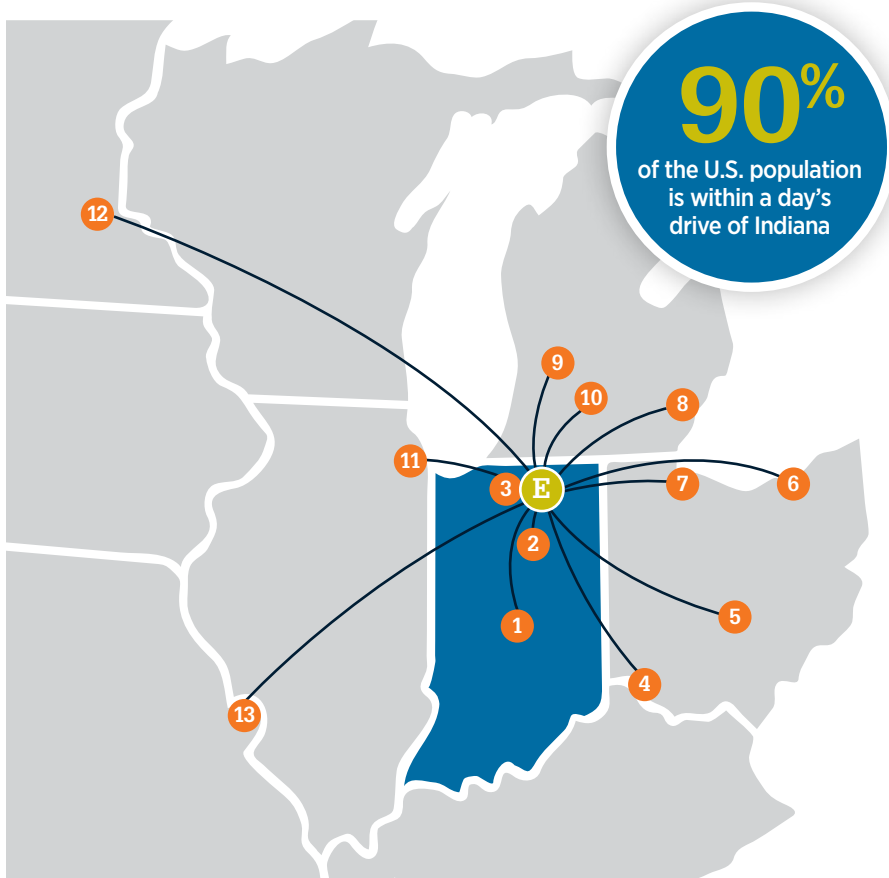

Demographic Data

ELKHART COUNTY, INDIANA

Distance from Elkhart to ...

1	Indianapolis, Indiana	150 mi.
2	Warsaw, Indiana	25 mi.
3	South Bend, Indiana	25 mi.
4	Cincinnati, Ohio	255 mi.
5	Columbus, Ohio	225 mi.
6	Cleveland, Ohio	241 mi.
7	Toledo, Ohio	140 mi.
8	Detroit, Michigan	200 mi.
9	Grand Rapids, Michigan	102 mi.
10	Lansing, Michigan	138 mi.
11	Chicago, Illinois	120 mi.
12	Minneapolis, Minnesota	530 mi.
13	St. Louis, Missouri	392 mi.

Labor Force (Elkhart County)

Labor Force	116,133
Labor Force within 25 mile radius	616,278
Average Yearly Wage	\$57,853

Indiana is a right-to-work state

Source: Bureau of Labor Statistics 2020

Unemployment Rate

ELKHART COUNTY, INDIANA

Commuting into Elkhart County

33,726 people live in another county or state who commute to work into Elkhart County

19.3%

of the workforce commutes into Elkhart County

Source: STATS Indiana Annual Commuting Trends Profile Tax Year 2017

Ports

Port of Indiana-Burns Harbor

- 77 mi.
Lake Michigan, Great Lakes
www.portsofindiana.com

Illinois International Port

- 110 mi.
Lake Michigan, Great Lakes
www.iipd.com

Port of Toledo, Ohio

- 141 mi.
Lake Erie, Great Lakes
www.toledoseaport.org