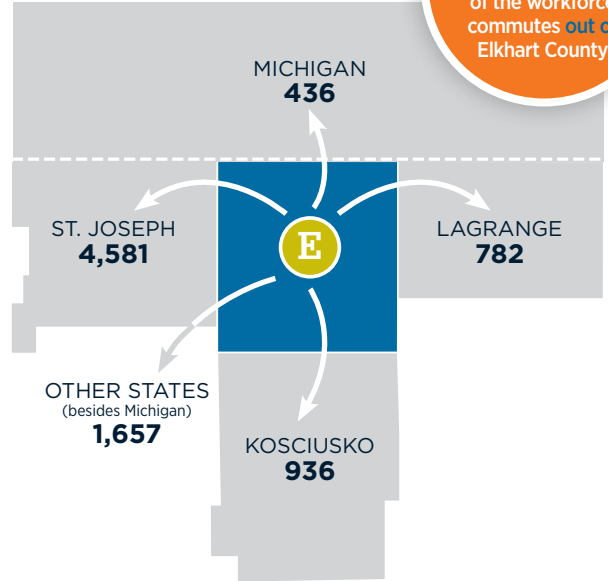

Demographic Data

ELKHART COUNTY, INDIANA

Distance from Elkhart to ...

1	Indianapolis, Indiana	150 mi.
2	Warsaw, Indiana	25 mi.
3	South Bend, Indiana	25 mi.
4	Cincinnati, Ohio	255 mi.
5	Columbus, Ohio	225 mi.
6	Cleveland, Ohio	241 mi.
7	Toledo, Ohio	140 mi.
8	Detroit, Michigan	200 mi.
9	Grand Rapids, Michigan	102 mi.
10	Lansing, Michigan	138 mi.
11	Chicago, Illinois	120 mi.
12	Minneapolis, Minnesota	530 mi.
13	St. Louis, Missouri	392 mi.

ELKHART COUNTY, INDIANA

Commuting into Elkhart County

33,726 people live in another county or state who commute to work into Elkhart County

19.3%

of the workforce commutes into Elkhart County

Source: STATS Indiana Annual Commuting Trends Profile Tax Year 2017

Commuting out of Elkhart County

8,491 people live in Elkhart County who commute to work outside the county

5.7%

of the workforce commutes out of Elkhart County

Source: STATS Indiana Annual Commuting Trends Profile Tax Year 2017

Demographic Data

ELKHART COUNTY, INDIANA

Population – Cities & Towns

City or Town	Population
Elkhart City	52,485
Goshen City	33,327
Nappanee City	6,910
Bristol Town	1,695
Middlebury Town	3,633
Millersburg Town	939
Wakarusa Town	1,861