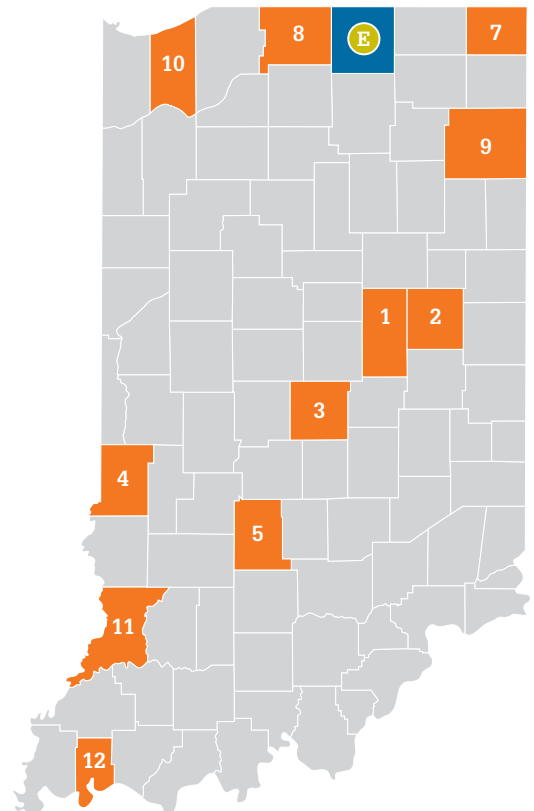

Demographic Data

ELKHART COUNTY, INDIANA

Distance from Elkhart to ...

1	Indianapolis, Indiana	150 mi.
2	Warsaw, Indiana	25 mi.
3	South Bend, Indiana	25 mi.
4	Cincinnati, Ohio	255 mi.
5	Columbus, Ohio	225 mi.
6	Cleveland, Ohio	241 mi.
7	Toledo, Ohio	140 mi.
8	Detroit, Michigan	200 mi.
9	Grand Rapids, Michigan	102 mi.
10	Lansing, Michigan	138 mi.
11	Chicago, Illinois	120 mi.
12	Minneapolis, Minnesota	530 mi.
13	St. Louis, Missouri	392 mi.

Ports

Port of Indiana-Burns Harbor

- 77 mi.
Lake Michigan, Great Lakes
www.portsofindiana.com

Illinois International Port

- 110 mi.
Lake Michigan, Great Lakes
www.iipd.com

Port of Toledo, Ohio

- 141 mi.
Lake Erie, Great Lakes
www.toledoseaport.org

K-12 Education

2018-2019

7 Public School Districts

Grade

Baugo Community Schools	B
Concord Community Schools	B
Elkhart Community Schools	C
Fairfield Community Schools	B
Goshen Community Schools	B
Middlebury Community Schools	B
Wa-Nee Community Schools	A

Demographic Data

ELKHART COUNTY, INDIANA

Population – Cities & Towns

City or Town	Population
Elkhart City	52,485
Goshen City	33,327
Nappanee City	6,910
Bristol Town	1,695
Middlebury Town	3,633
Millersburg Town	939
Wakarusa Town	1,861