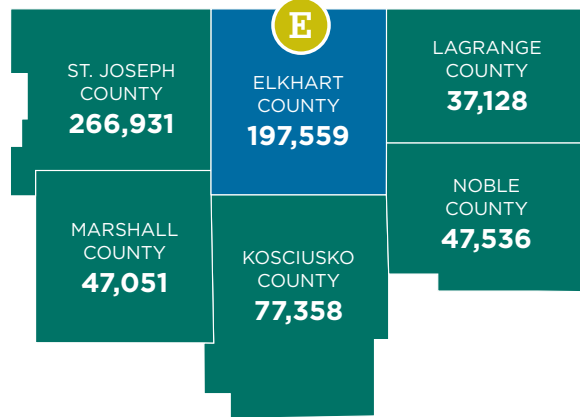

Population Total – Elkhart & Surrounding Counties