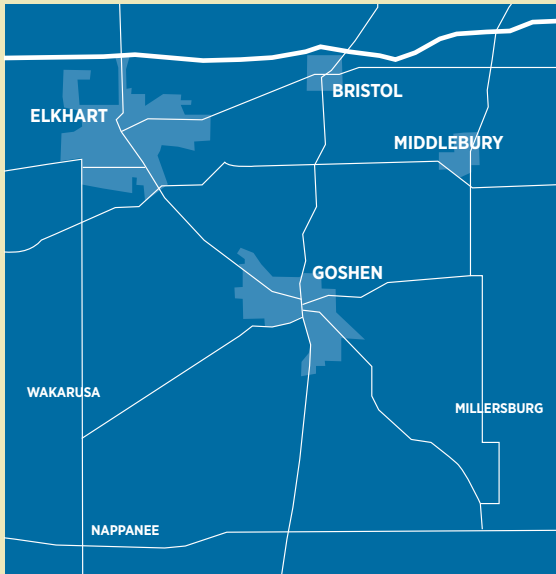

Demographic Data

ELKHART COUNTY, INDIANA

Distance from Elkhart to ...

1	Indianapolis, Indiana	150 mi.
2	Warsaw, Indiana	25 mi.
3	South Bend, Indiana	25 mi.
4	Cincinnati, Ohio	255 mi.
5	Columbus, Ohio	225 mi.
6	Cleveland, Ohio	241 mi.
7	Toledo, Ohio	140 mi.
8	Detroit, Michigan	200 mi.
9	Grand Rapids, Michigan	102 mi.
10	Lansing, Michigan	138 mi.
11	Chicago, Illinois	120 mi.
12	Minneapolis, Minnesota	530 mi.
13	St. Louis, Missouri	392 mi.

K-12 Education

2018-2019

7 Public School Districts

Grade

Baugo Community Schools	B
Concord Community Schools	B
Elkhart Community Schools	C
Fairfield Community Schools	B
Goshen Community Schools	B
Middlebury Community Schools	B
Wa-Nee Community Schools	A

(Grade Point Rating Grades K-12 by Indiana Department of Education)

For Private Schools Career & Technical Education

Contact information on www.elkhartcountybiz.com

Indiana's Major Universities

- 1 Anderson University
- 2 Ball State University
- 8 Bethel University
- 3 Butler University
- 4 Indiana State University
- 5 Indiana University + 7 regional campuses
- 6 Purdue University + 5 regional campuses
- 7 Trine University
- 8 University of Notre Dame
- 9 University of St. Francis
- 10 Valparaiso University
- 11 Vincennes University
- 12 University of Evansville

Demographic Data

ELKHART COUNTY, INDIANA

Population – Cities & Towns

City or Town	Population
Elkhart City	52,485
Goshen City	33,327
Nappanee City	6,910
Bristol Town	1,695
Middlebury Town	3,633
Millersburg Town	939
Wakarusa Town	1,861