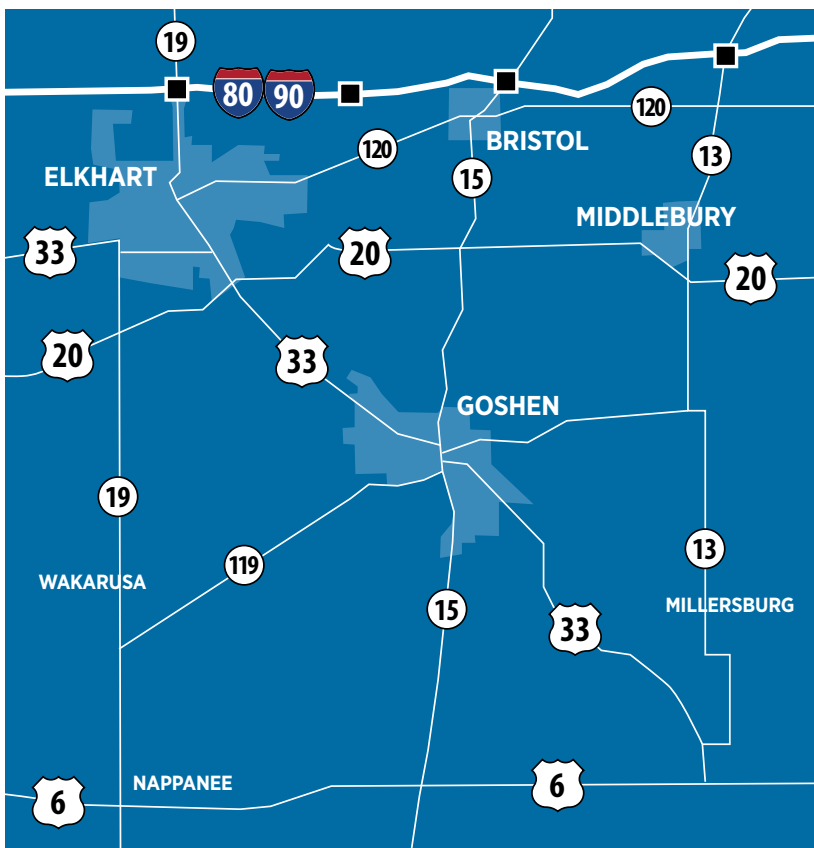

Demographic Data

ELKHART COUNTY, INDIANA

Distance from Elkhart to ...

1	Indianapolis, Indiana	150 mi.
2	Warsaw, Indiana	25 mi.
3	South Bend, Indiana	25 mi.
4	Cincinnati, Ohio	255 mi.
5	Columbus, Ohio	225 mi.
6	Cleveland, Ohio	241 mi.
7	Toledo, Ohio	140 mi.
8	Detroit, Michigan	200 mi.
9	Grand Rapids, Michigan	102 mi.
10	Lansing, Michigan	138 mi.
11	Chicago, Illinois	120 mi.
12	Minneapolis, Minnesota	530 mi.
13	St. Louis, Missouri	392 mi.

Ports

Port of Indiana-Burns Harbor

- 77 mi.
Lake Michigan, Great Lakes
www.portsofindiana.com

Illinois International Port

- 110 mi.
Lake Michigan, Great Lakes
www.iipd.com

Port of Toledo, Ohio

- 141 mi.
Lake Erie, Great Lakes
www.toledoseaport.org

- Serving Bristol, Elkhart
www.watcocompanies.com

Demographic Data

ELKHART COUNTY, INDIANA

Logistics – Highways

Elkhart County is served by Interstate-80/90 with four 4-entry and exit locations. Elkhart County is served by six 6 state highways and four 4 US highways. The county is also easily accessible to Interstate 69.

Elkhart/Goshen
4th ranked in the nation for **Most Dynamic Metropolitans**
*Walton Foundation's Most Dynamic Metropolitans study June 14, 2019

Business Assistance

EDC of Elkhart County Retention & Expansion Program