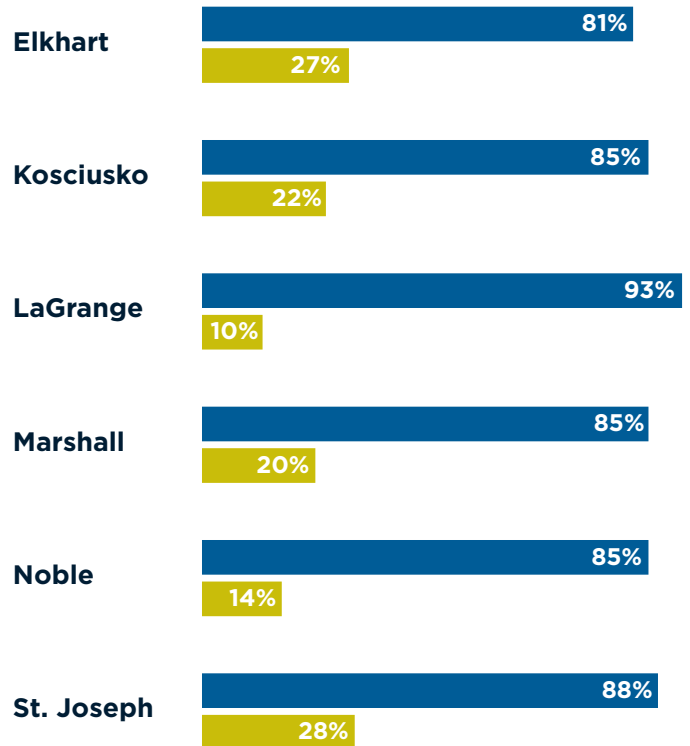

Education Level – Elkhart & Surrounding Counties

■ High School Diploma or more, Percentage of adults 25+
■ Associates Degree or more, Percentage of adults 25+

Source: STATSIndiana, Median age calculated by the IBRC, US Census Bureau, 2015 ACS 5 year est. 2015, 2016.

Population – By Age

Elkhart County

Preschool (0 to 4)	15,441
School Age (5 to 17)	41,124
College Age (18 to 24)	18,287
Young Adult (25 to 44)	51,119
Older Adult(45 to 64)	49,307
Older (65 plus)	30,282

Total **205,560**

Median Age 35.7